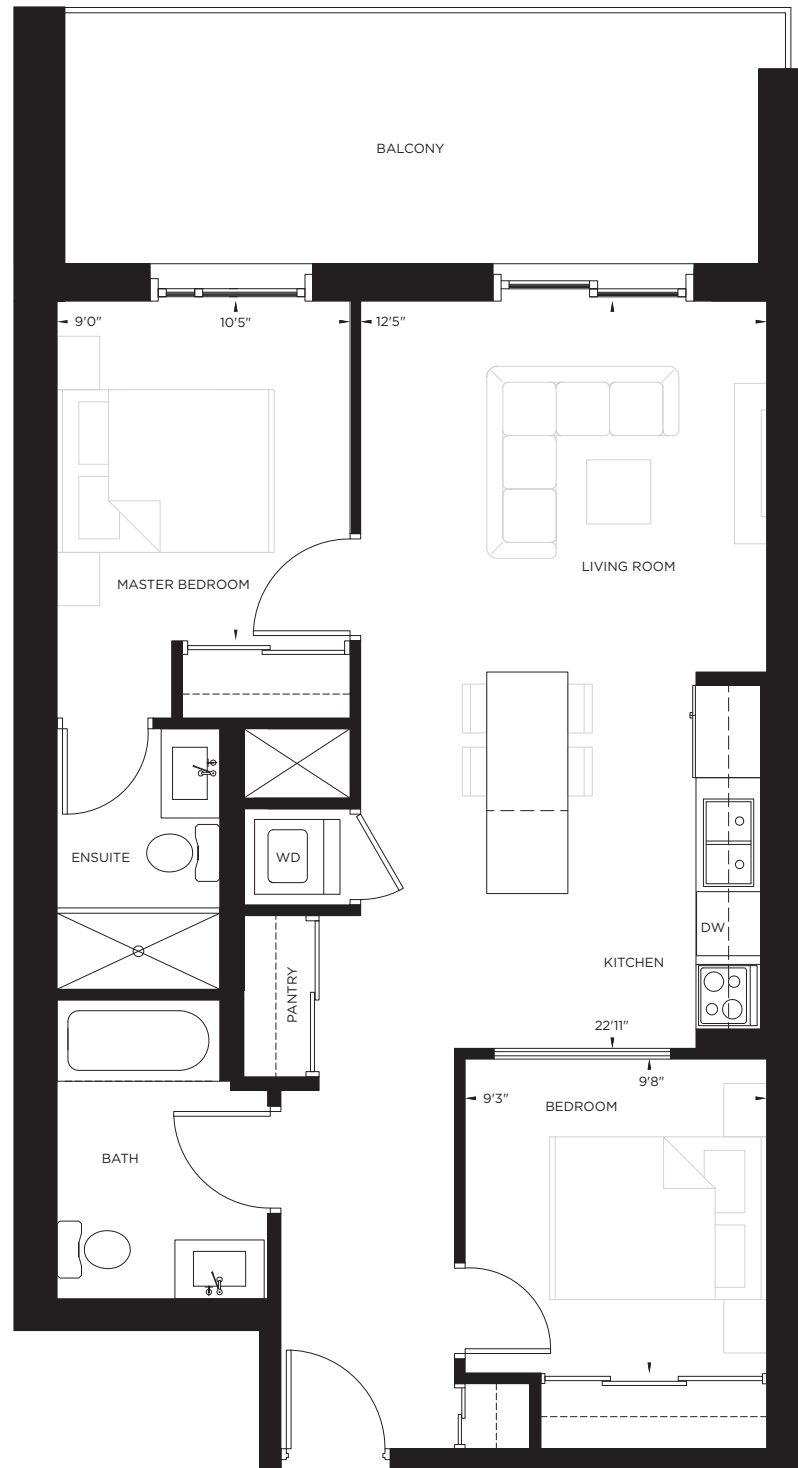

VIENNA

2 BED | 2 BATH | 829 SQ. FT.

FLOOR 23

COLETARA
DEVELOPMENT

PLATINUM
CONDOS