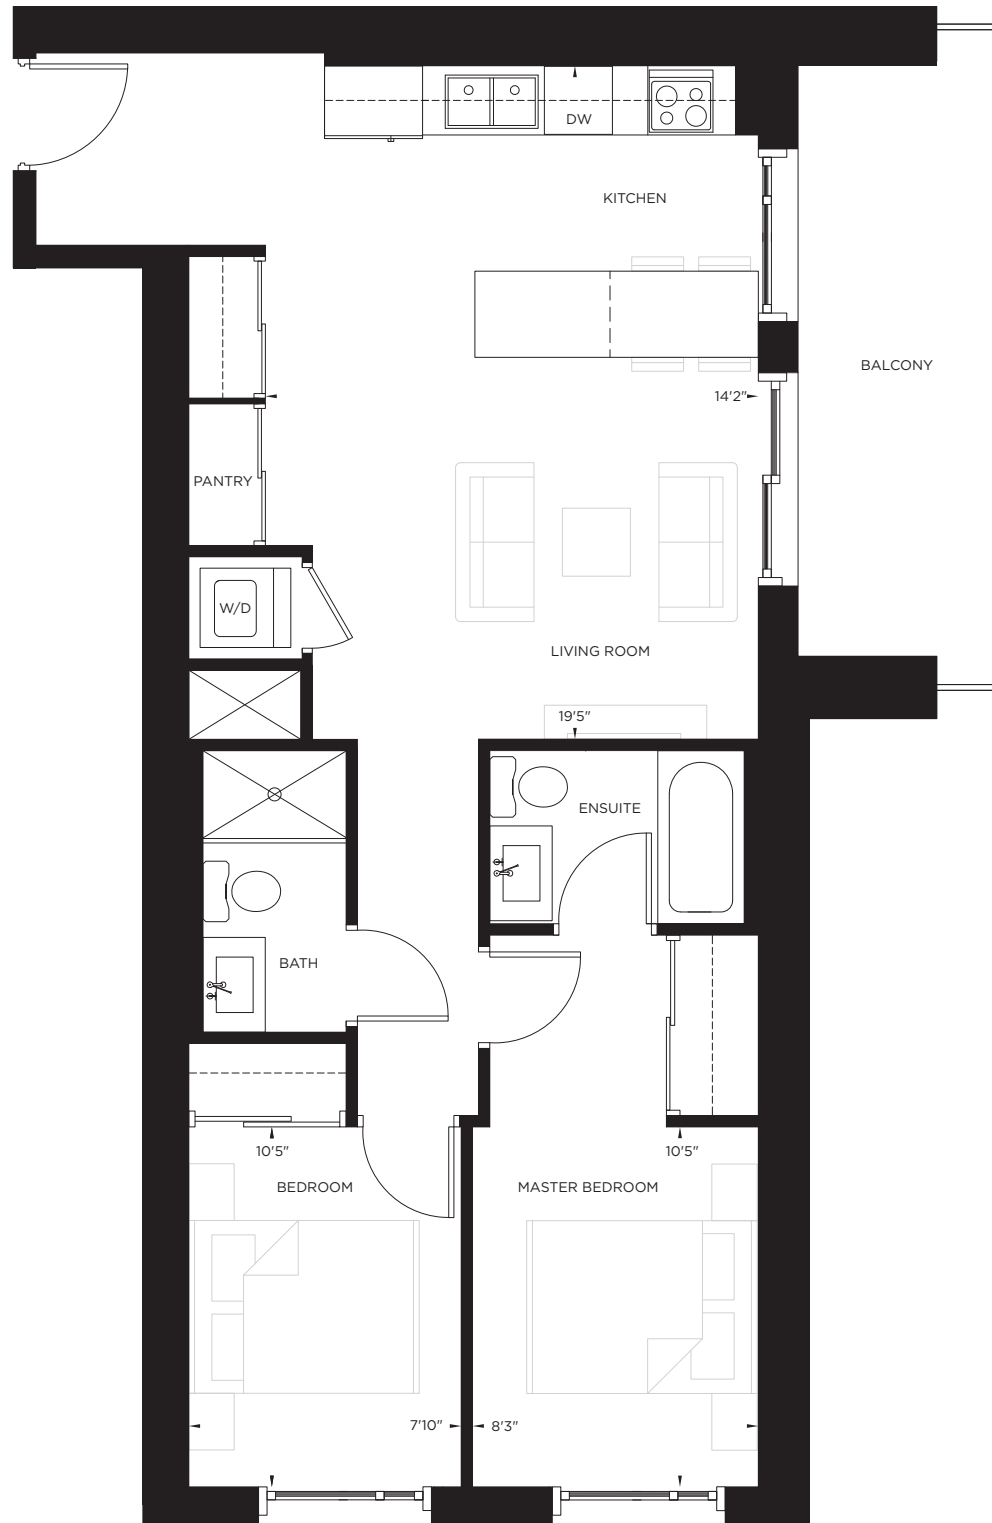

TOKYO

2 BED | 2 BATH | 831 SQ. FT.

FLOORS 6-23

COLETARA
DEVELOPMENT

PLATINUM
CONDOS