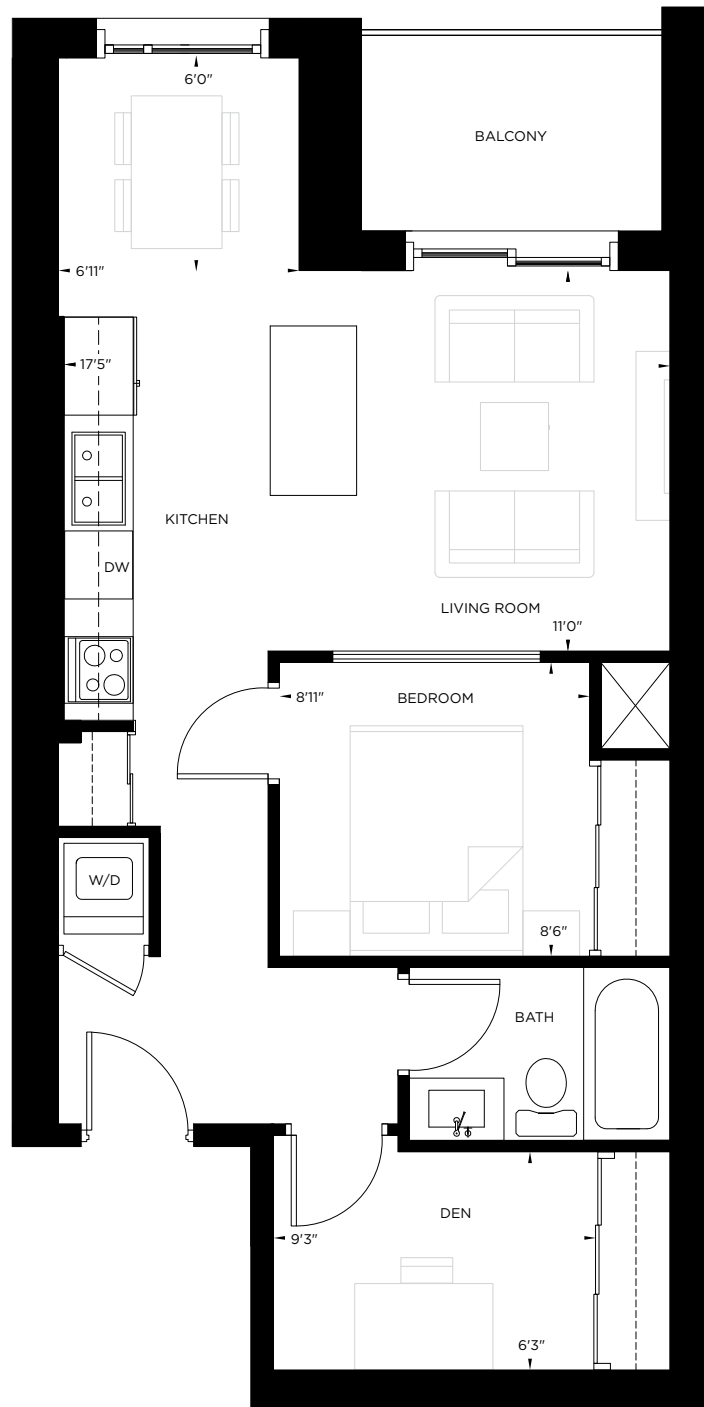

MILAN

1 BED + DEN | 1 BATH | 661 SQ. FT.

FLOORS 6-23

COLETARA
DEVELOPMENT

PLATINUM
CONDOS