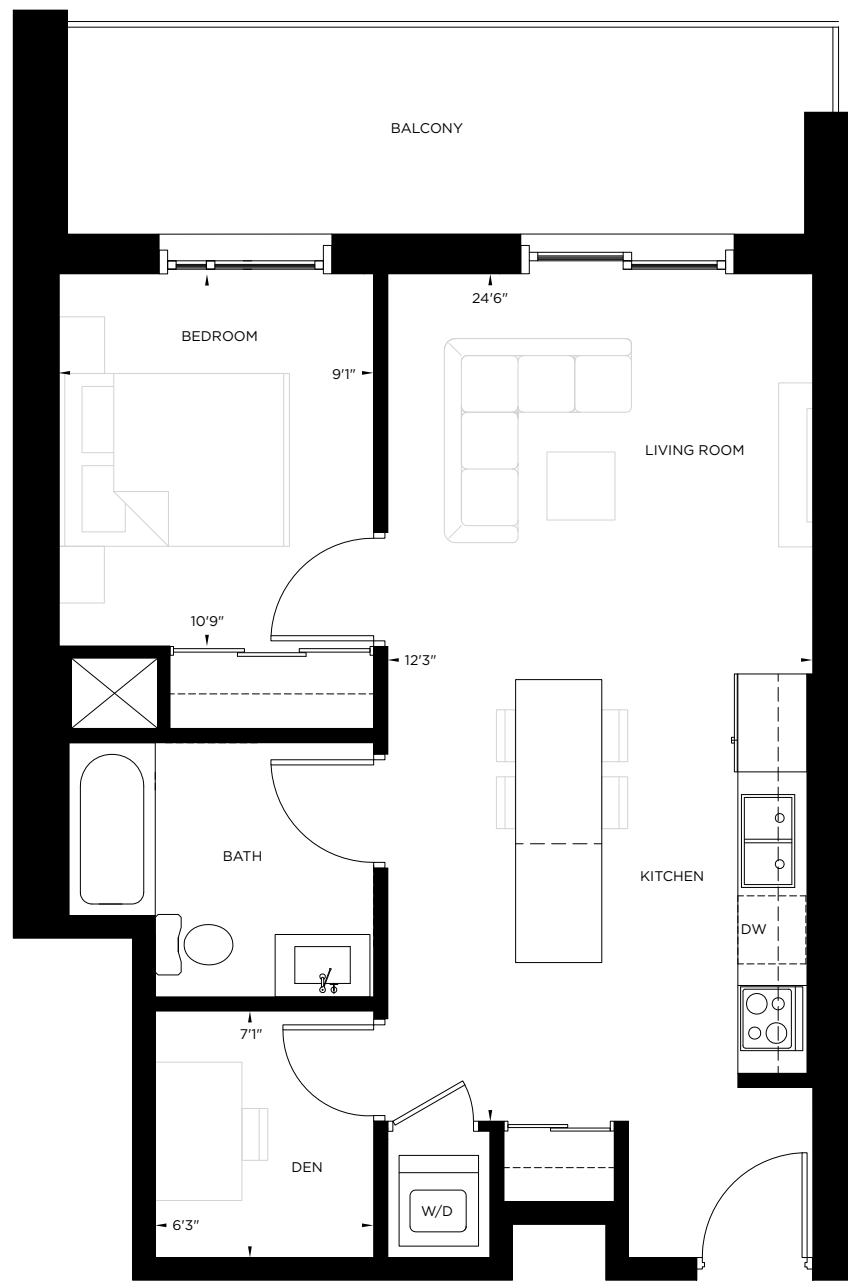

LONDON

1 BED + DEN | 1 BATH | 659 SQ. FT.

FLOORS 5-23

COLETARA
DEVELOPMENT

PLATINUM
CONDOS