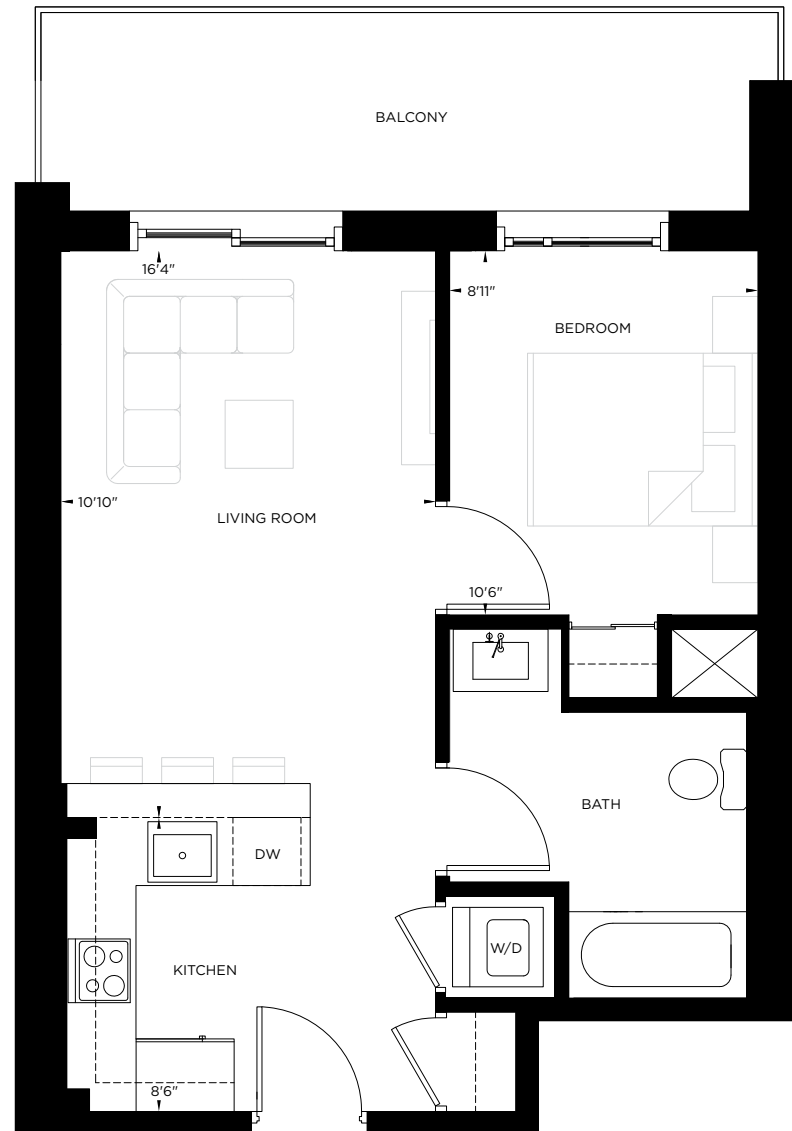

HOLLYWOOD

1 BED | 1 BATH | 538 SQ. FT.

FLOORS 5-23

COLETARA
DEVELOPMENT

PLATINUM
CONDOS