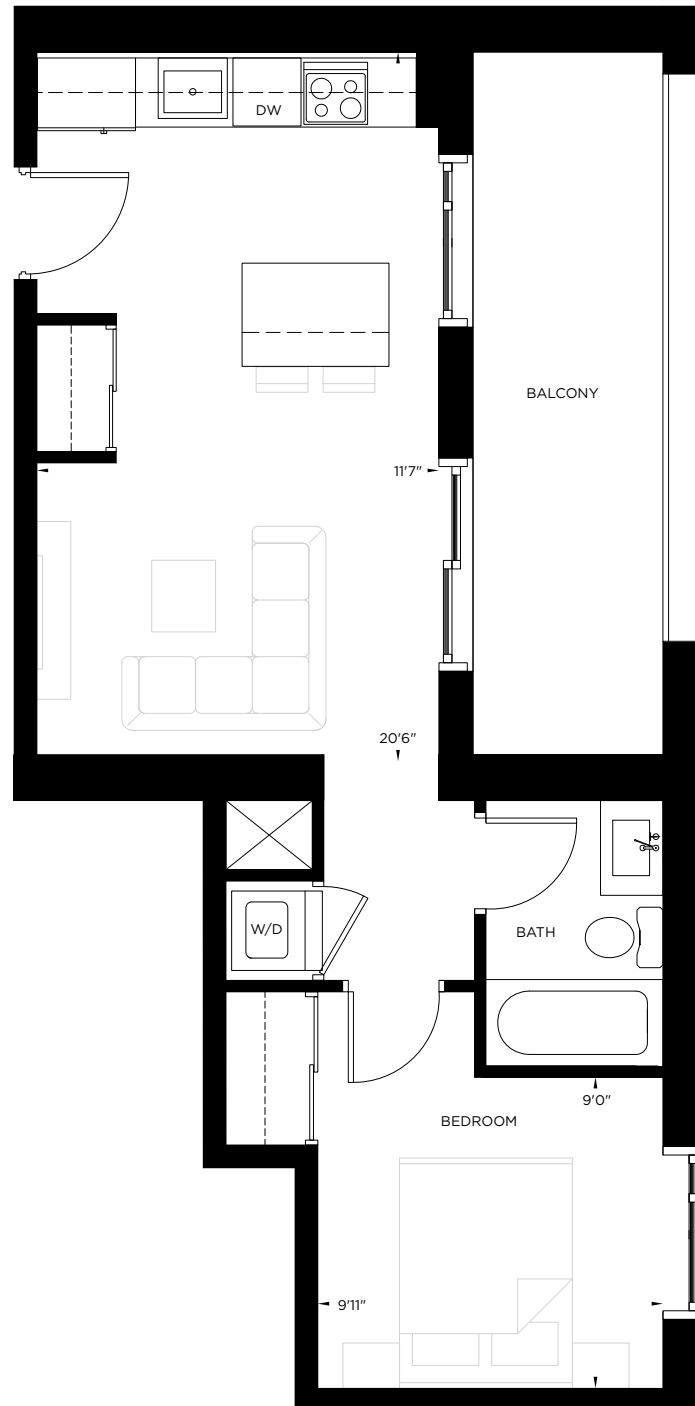

# GENEVA

1 BED | 1 BATH | 537 SQ. FT.

FLOORS 3-4

**COLETARA**  
DEVELOPMENT

**PLATINUM**  
CONDOS