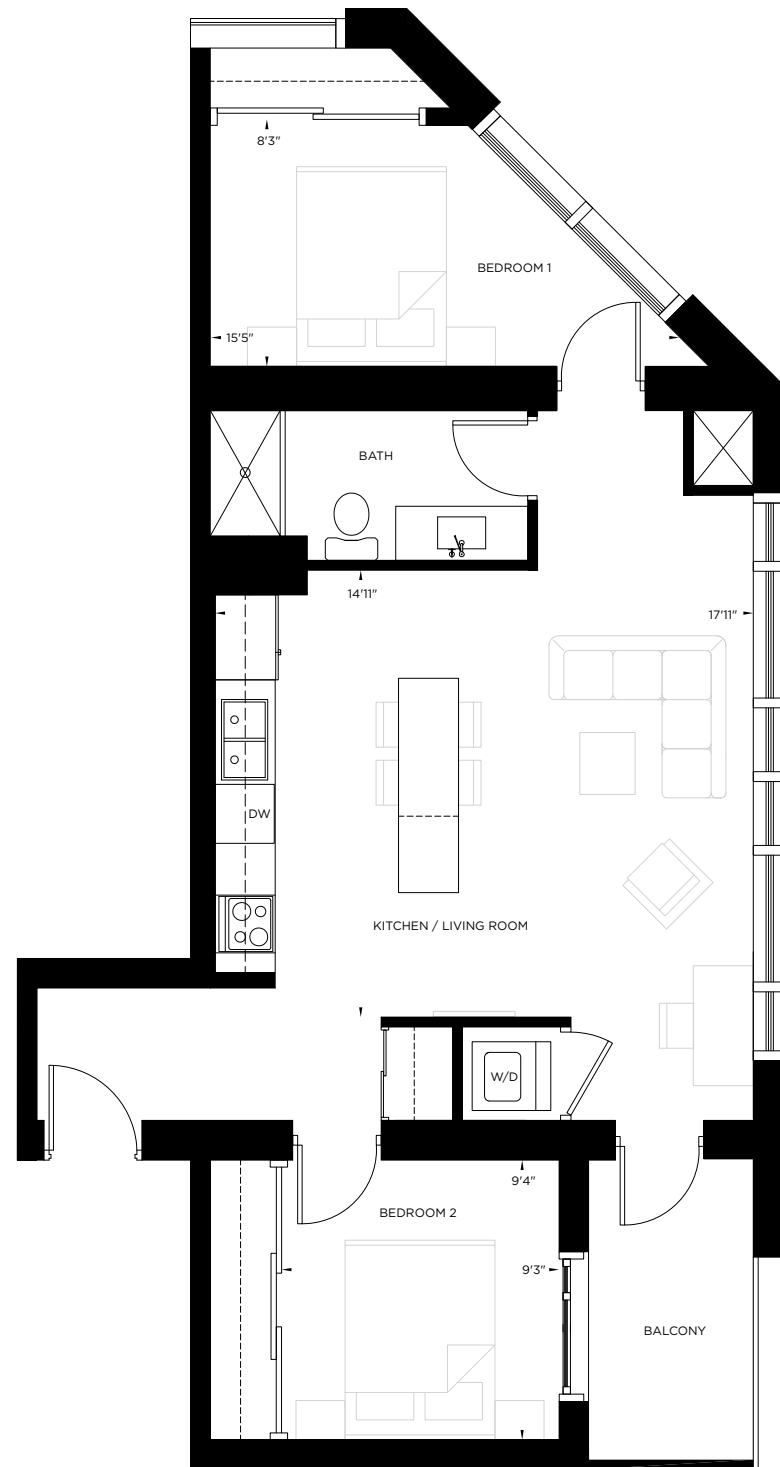

SYDNEY

2 BED | 1 BATH | 819 SQ. FT.

FLOORS 3-4

COLETARA
DEVELOPMENT

PLATINUM
CONDOS