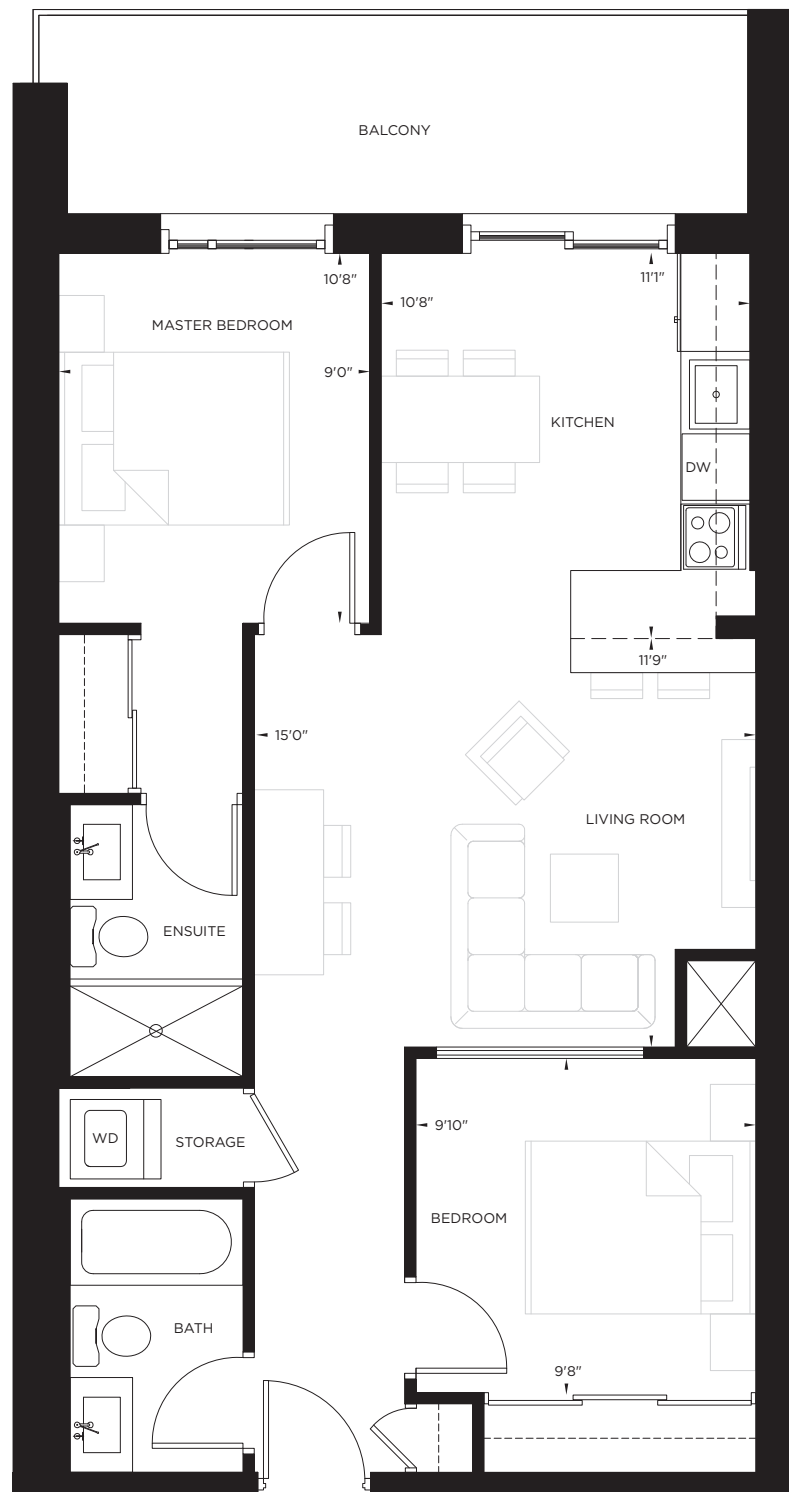

ROME

2 BED | 2 BATH | 794 SQ. FT.

FLOOR 23

COLETARA
DEVELOPMENT

PLATINUM
CONDOS