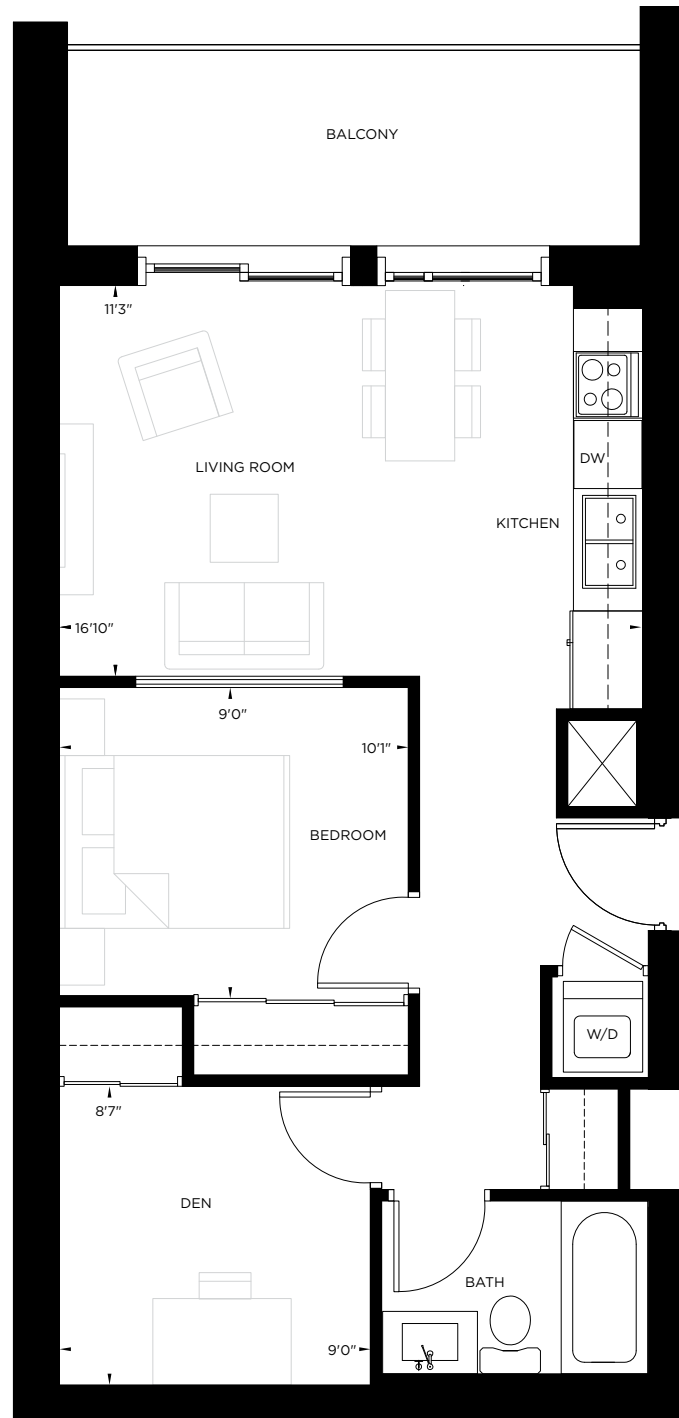

KINGSTON

1 BED + DEN | 1 BATH | 630 SQ. FT.

FLOORS 6-23

COLETARA
DEVELOPMENT

PLATINUM
CONDOS