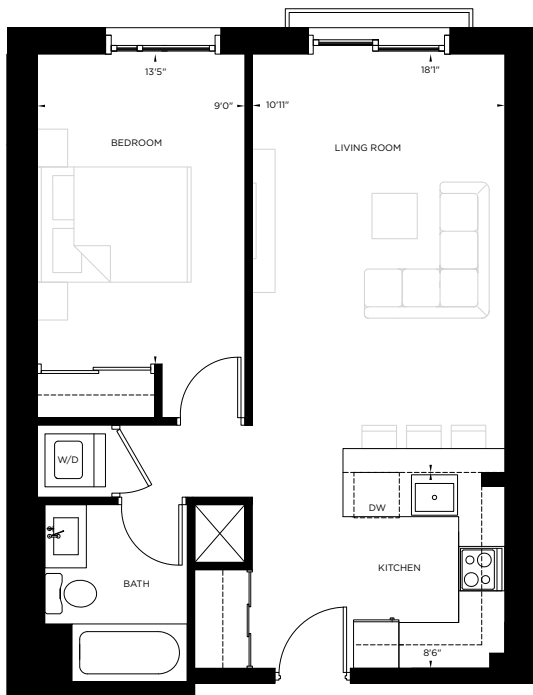

FLORENCE

1 BED | 1 BATH | 527 SQ. FT. | SPECIAL 618 SQ. FT.

SPECIAL LAYOUT
FLOORS 20-22

COLETARA
DEVELOPMENT

PLATINUM
CONDOS