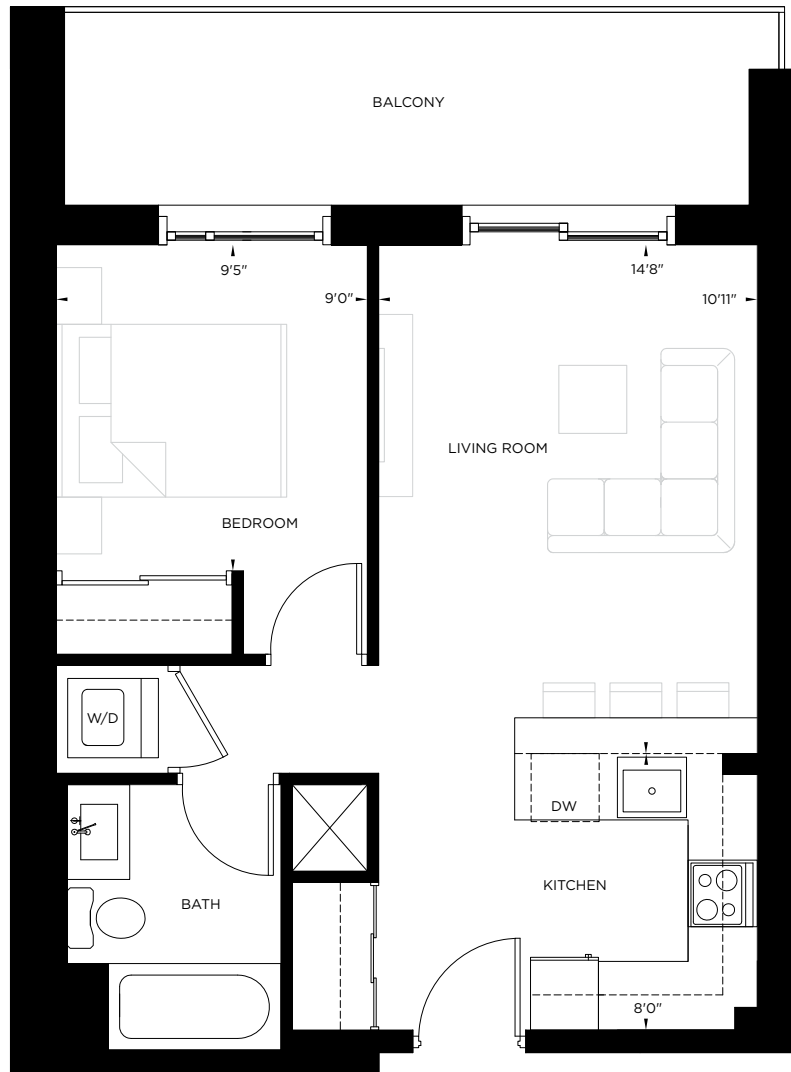

FLORENCE

1 BED | 1 BATH | 527 SQ. FT. | SPECIAL 618 SQ. FT.

SPECIAL LAYOUT
FLOORS 20-22

COLETARA
DEVELOPMENT

PLATINUM
CONDOS