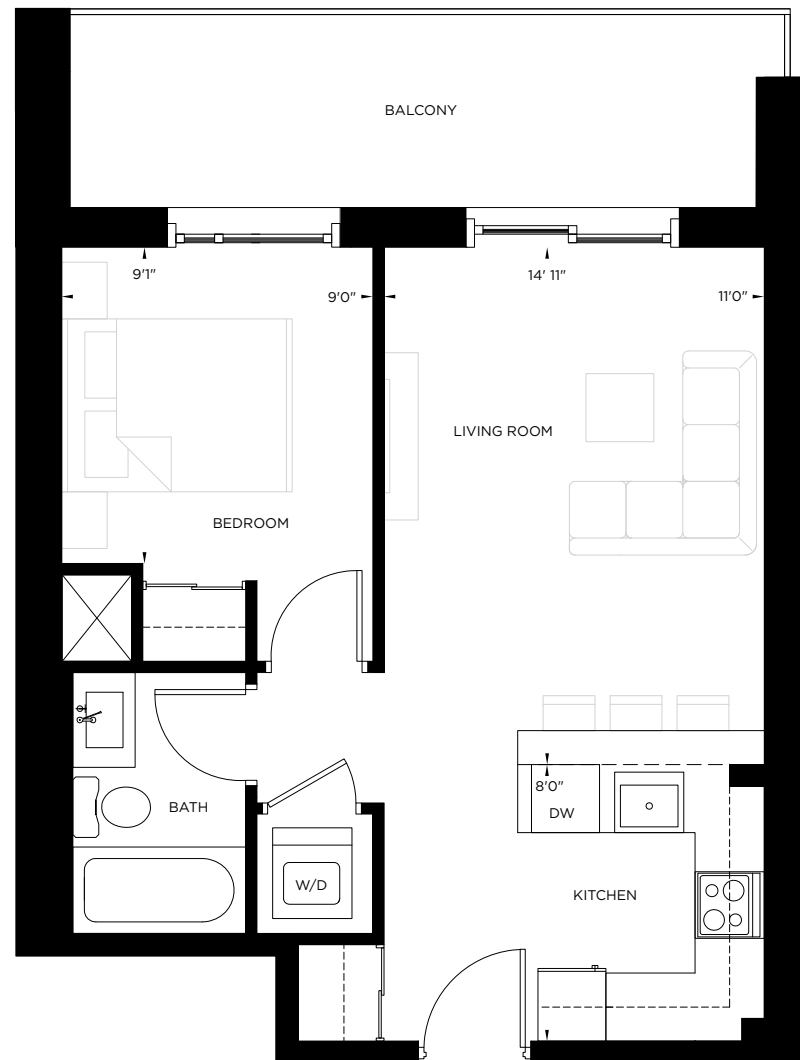

# DUBAI

1 BED | 1 BATH | 508 SQ. FT.

FLOORS 5-23

**COLETARA**  
DEVELOPMENT

**PLATINUM**  
CONDOS