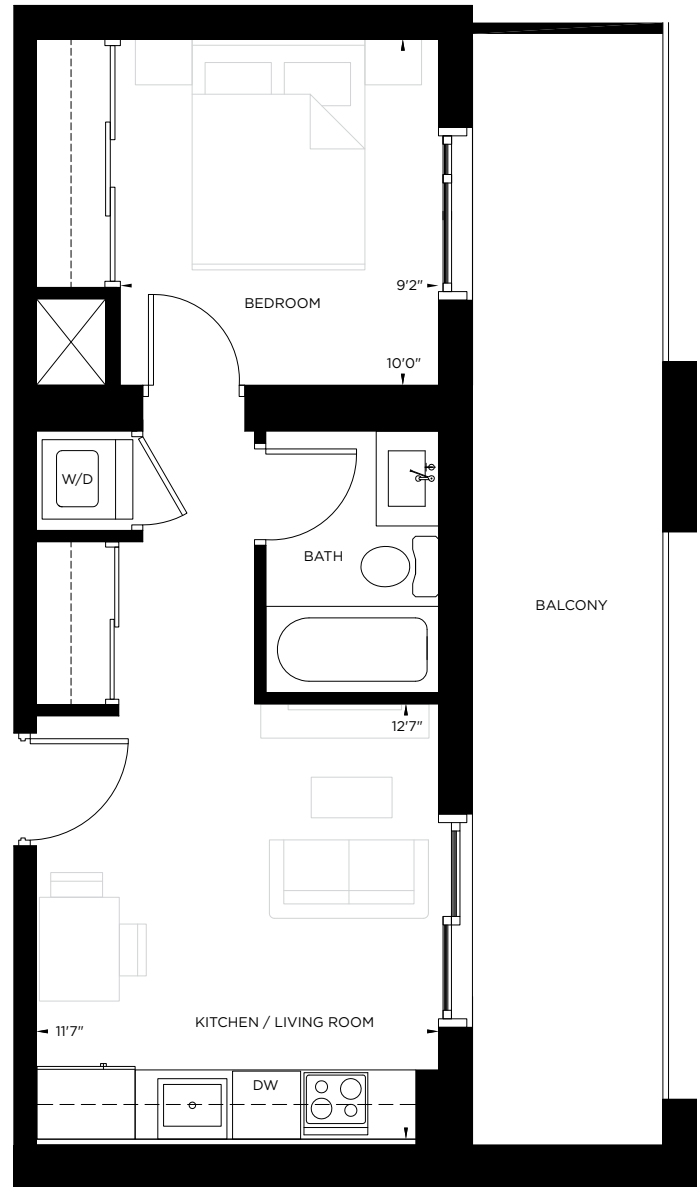

# CHICAGO

1 BED | 1 BATH | 440 SQ. FT.

FLOORS 3-4

**COLETARA**  
DEVELOPMENT

**PLATINUM**  
CONDOS